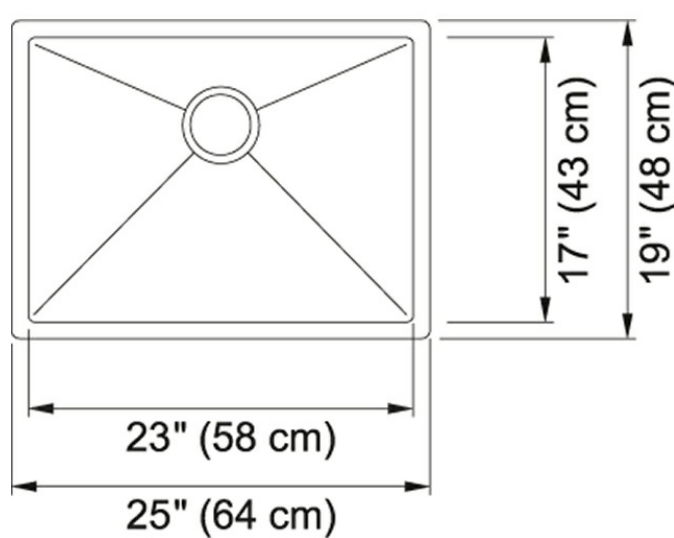

Product Picture

Product Dimensions

Length overall	25"
Width overall	19"
Length of large bowl	23"
Width of large bowl	17"
Depth of large bowl	10"
Minimum Cabinet Size	30"

Technical Drawing

General Information

Type of Material	18 Gauge Stainless Steel
Number of Bowls	1
Faucet Hole	0
Installation Clips	Yes
Cut-Out Template	Yes

Article Numbers

FUN#	122.0274.293
US Part Number	ODX110-2310-316